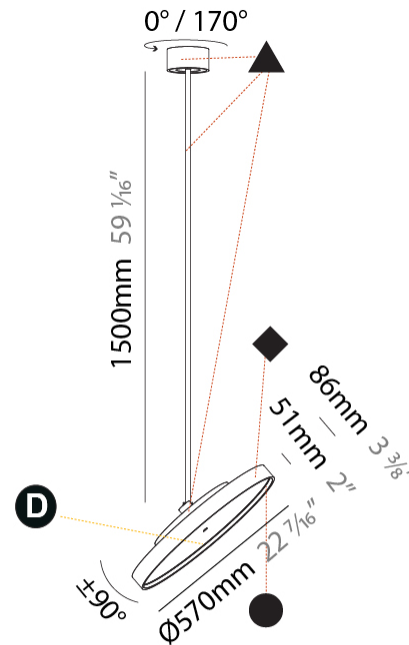

GENERAL

Series: Sign Diva Flex
Subseries: Sign Diva Flex Korona
Partner: Prolicht
Division: Architectural
Installation: Suspension
Product Type: Pendant
Mounting Location: Ceiling
Light Distribution: Adjustable

PHYSICAL

Shape: Round
Diameter (mm): 570
Diameter (in): 22 7/16
Height (mm): 1620
Height (in): 63 3/4
Weight (kg): 5
Weight (lbs): 11
Diffuser: PMMA - Opal / Micro-Prism / Sparkling Secret / Vintage Industrial
Fixture Finish: SSR / BKV / CWI / CRY / HAB / UFT / ITA / RUA / FTG / MYG / LOD / PUS / FRO / FUP / KIA / POP / BLS / SPG / MEY / GOH / CHC / COM / ABZ / JAG / OBR / MOS / ROR
Fixture Material: PMMA / Extruded Aluminum / Steel

ELECTRICAL

Lamp Type: LED (Zhaga Standard)
Input Wattage (W): 58.3
Total Output Wattage (W): 46.9
Dimming: Tri-Mode (Non-Dimming and Phase Dimming (120Vac only) and 0-10V Dimming)
Driver Included: Yes
Driver Location: Integrated
Driver Type: Constant Current - Universal
Driver Class: Class 2
Input Voltage (V): 120 - 277
Constant Current (MA): 350

LED

Color Temperature (°K): 2700 / 3000 / 3500 / 4000
Max. Delivered Lumen (lm): 4978 / 5337 / 5384 / 5494
Nominal Lumen (lm): 6199 / 6646 / 6705 / 6842
CRI: >90 CRI
Lamp Life (hrs): 50000

OPTICAL

Adjustability: Rotational 170°; Tilt 90°

RATINGS AND CERTIFICATIONS

Certified By: Certified for North American Standards
IP rating: IP20