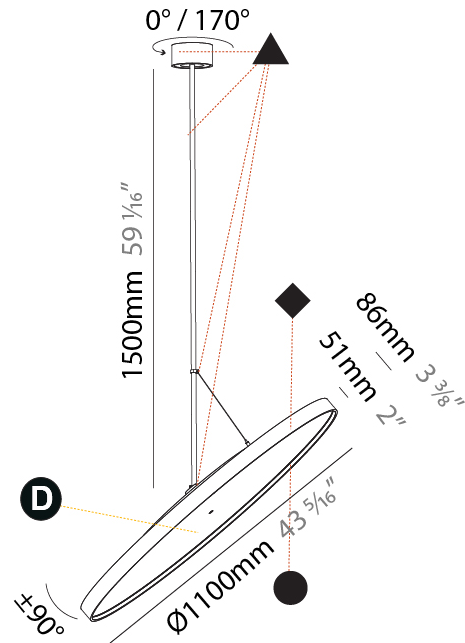

GENERAL

Series: Sign Diva Flex
Subseries: Sign Diva Flex Korona
Partner: Prolicht
Division: Architectural
Installation: Suspension
Product Type: Pendant
Mounting Location: Ceiling
Light Distribution: Adjustable

PHYSICAL

Shape: Round
Diameter (mm): 1100
Diameter (in): 43 ⁵/₁₆"
Height (mm): 1620
Height (in): 63 ³/₄"
Weight (kg): 15.5
Weight (lbs): 34.1
Diffuser: PMMA - Opal / Micro-Prism / Sparkling Secret / Vintage Industrial
Fixture Finish: SSR / BKV / CWI / CRY / HAB / UFT / ITA / RUA / FTG / MYG / LOD / PUS / FRO / FUP / KIA / POP / BLS / SPG / MEY / GOH / CHC / COM / ABZ / JAG / OBR / MOS / ROR
Fixture Material: PMMA / Extruded Aluminum / Steel

ELECTRICAL

Lamp Type: LED (Zhaga Standard)
Input Wattage (W): 145
Total Output Wattage (W): 135
Dimming: Tri-Mode (Non-Dimming and Phase Dimming (120Vac only) and 0-10V Dimming)
Driver Included: Yes
Driver Location: Integrated
Driver Type: Constant Current - Universal
Driver Class: Class 2
Input Voltage (V): 120 - 277
Constant Current (MA): 600

LED

Color Temperature (°K): 2700 / 3000 / 3500 / 4000
Max. Delivered Lumen (lm): 16002 / 17172 / 19937 / 20344
Nominal Lumen (lm): 18992 / 20305 / 23575 / 24056
CRI: >90 CRI
Lamp Life (hrs): 50000

OPTICAL

Adjustability: Rotational 170°; Tilt 90°

RATINGS AND CERTIFICATIONS

Certified By: Certified for North American Standards
IP rating: IP20